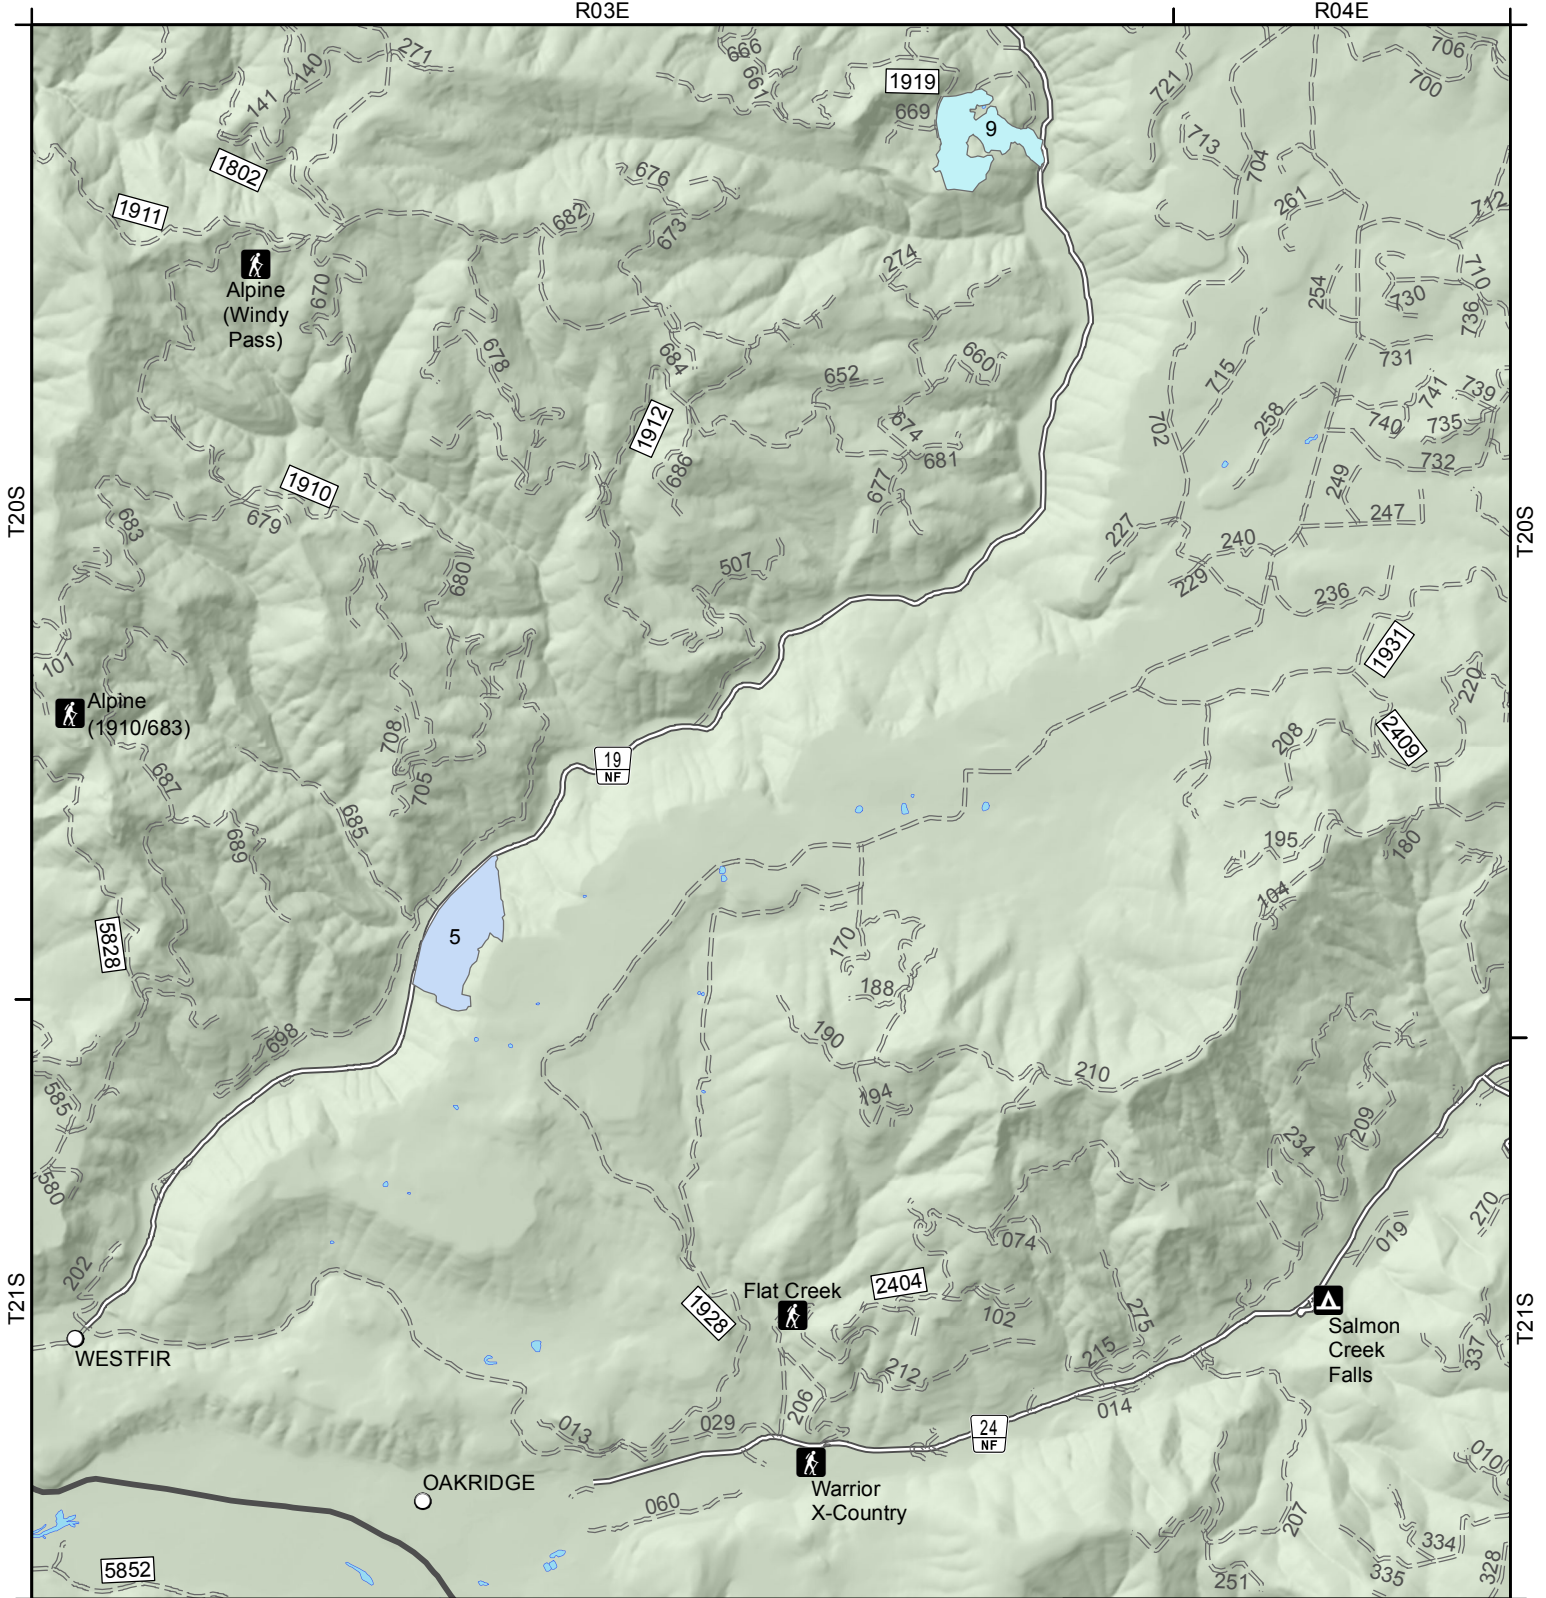

R03E

R04E

Willamette National Forest
Middle Fork Ranger District

Face 5 and Prairie 9 Units

Legend

- Face_PrescribedFireUnits
- Prairie_PrescribedFireUnits
- ▲ Campground
- ▲ Trailhead